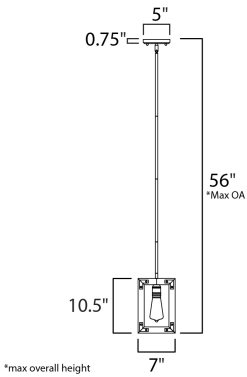

**MEASUREMENTS**

- DIMENSION : 1.5" L x 7" W x 10.5" H
- MAX OAH : 56" OAH
- CANOPY : 5" W x 0.75" H x 5" L
- HANGING WEIGHT : 2.86 lb

**LAMPING**

- INPUT VOLTAGE : 120V
- BULB : 1 x 60W Incandescent E26 Medium , 60W Total
- BULB INCLUDED : (Not Included)